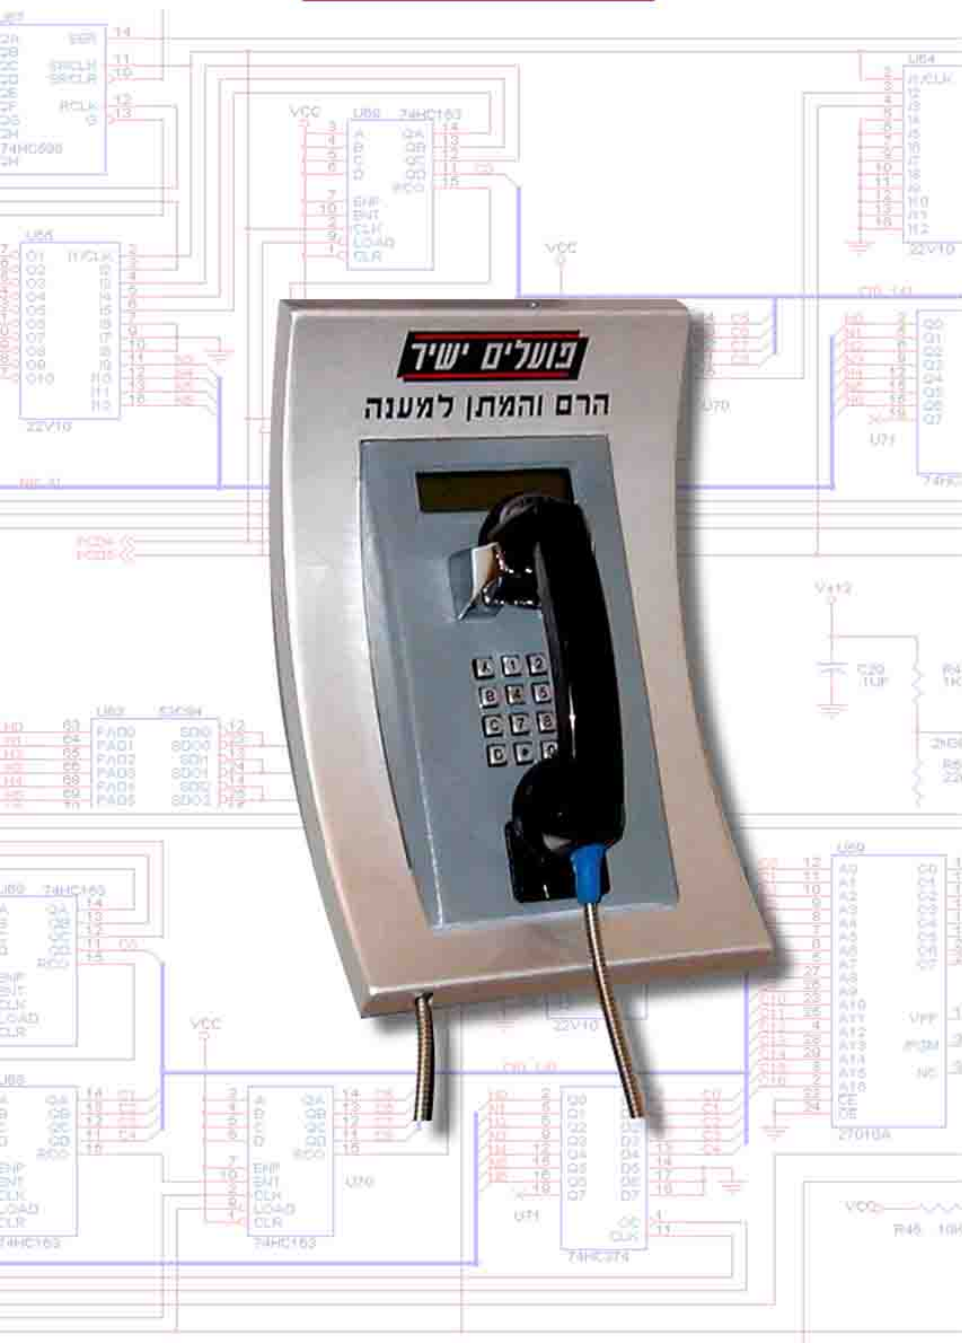

OUTDOOR

IP-410

PAYPHONE

METAL SEMI
OUTDOOR
PAYPHONE

The IP-410 is specially built in a metal housing, armored handset, metal spiral cord and hook switch, this to prevent vandalism.

The IP-410 is a most advanced telephone, showing on its display the cost of each call, total call cost, dialled number and call duration. It incorporates an internal 12/16 KHz detector that operates the calculation method.

The IP-410 phone display shows the cost of the call, while talking. The pulse price can be set by the owner and can be changed as required.

The Liquid Crystal Display (LCD), displays up to 32 large digits, easy to read.

The IP-410 is a metal semi outdoor Public Telephone.

FEATURES :

- 32 Large digit LCD .
- 3 One touch memories.
- Last number redial.
- Wall mount.
- DTMF dialling.
- Charging system 12-16 KHz.
- Programmable through the keypad.
- Weight Approx. 0.5Kg.